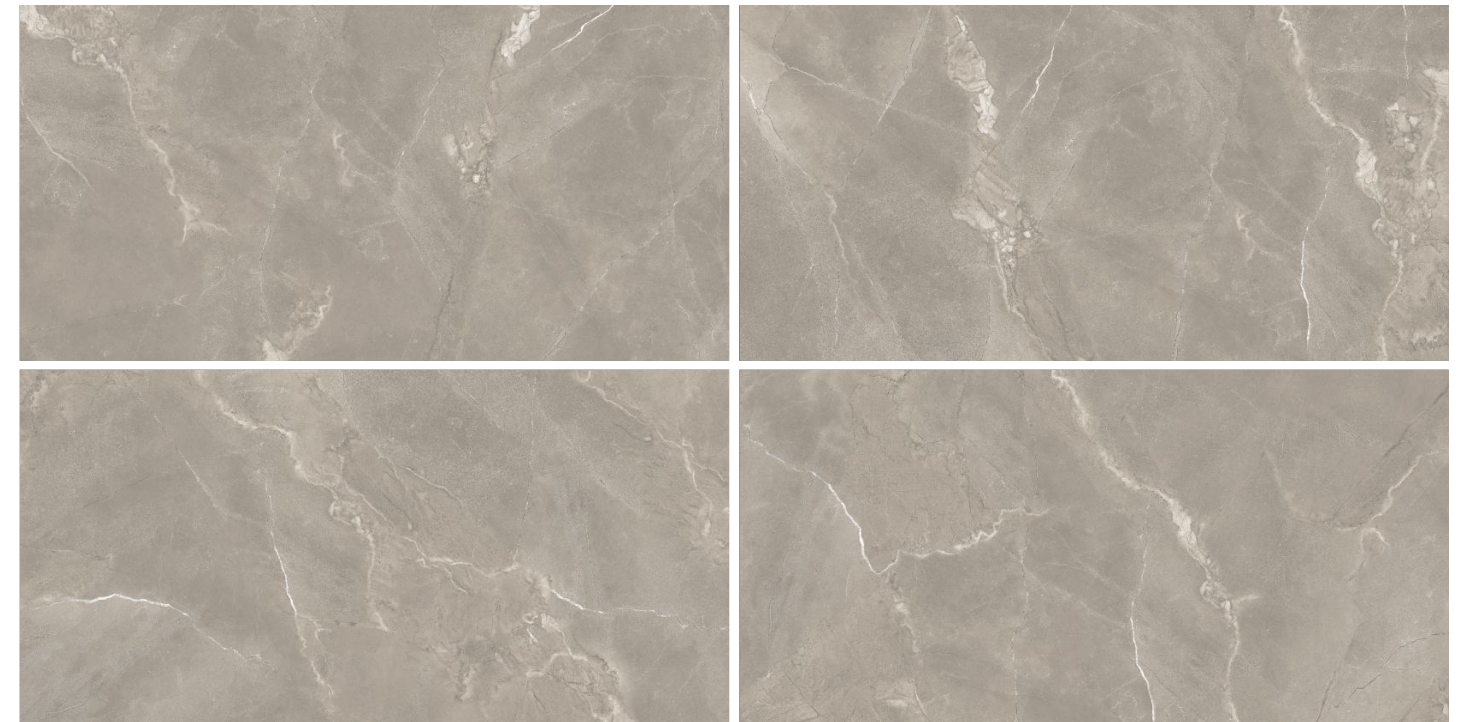

- 
Residence
- 
Shops
- 
Offices
- 
Malls
- 
Airports
- 
Hotels
- 
Public Places

MEK
COLLECTION

—
600X | **Matt** | **04**
1200MM | Marble | Random

Alexa Mud

Application Areas

- 
Residence
- 
Shops
- 
Offices
- 
Malls
- 
Airports
- 
Hotels
- 
Public Places