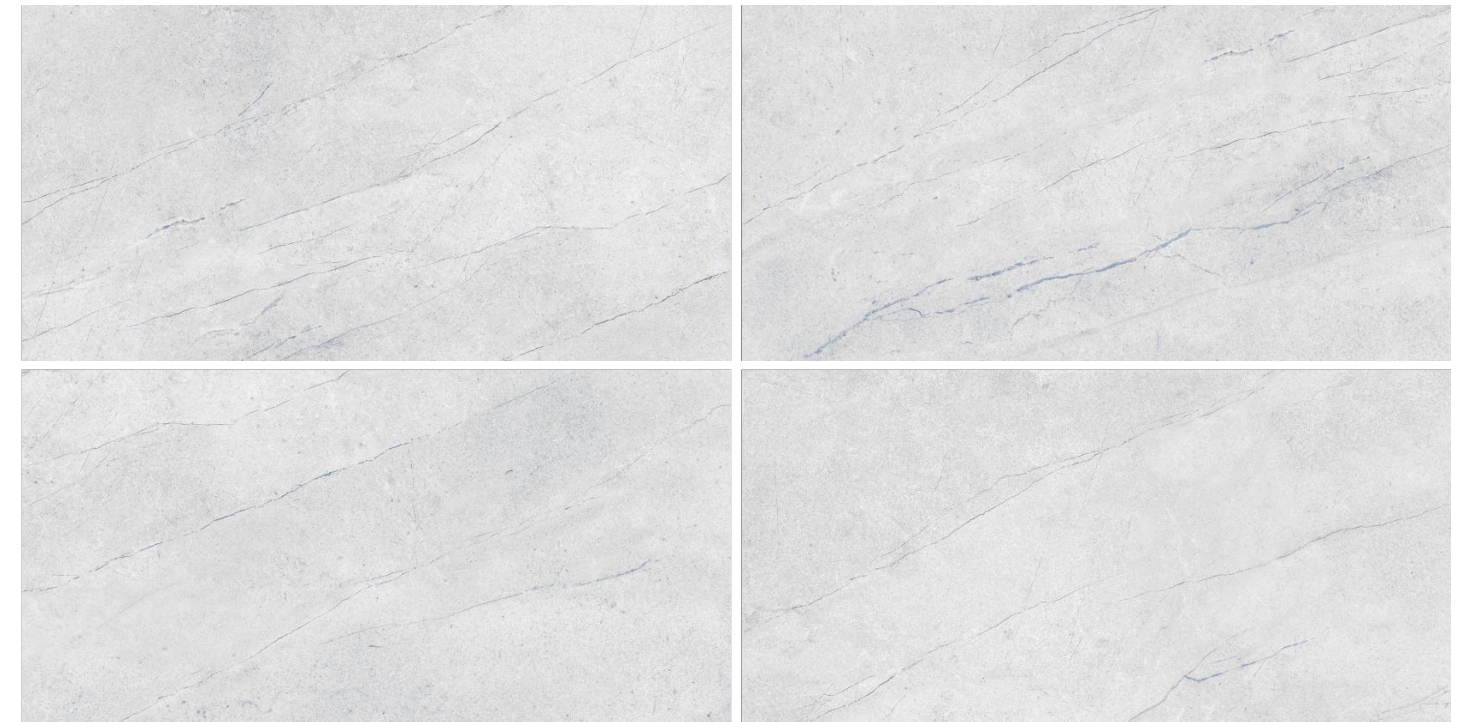

Public Places

MEK
COLLECTION

600X | **Matt** | **04**
1200MM | Marble | Random

Nova Mint

Application Areas

-  Residence
-  Shops
-  Offices
-  Malls
-  Airports
-  Hotels
-  Public Places

MEK
COLLECTION

—
600X | **Matt** | **04**
1200MM | Marble | Random