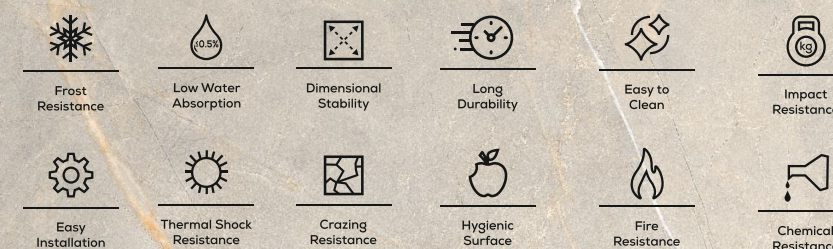

MEK
COLLECTION

The matt finish is more resistant to scratches and fingerprints, making it easier to maintain, especially in high-traffic areas. Additionally, the softer, muted appearance creates a cozy and refined ambiance, blending seamlessly with different interior styles.

**UNMATCHED
TEXTURE,
TIMELESS CHARM.**