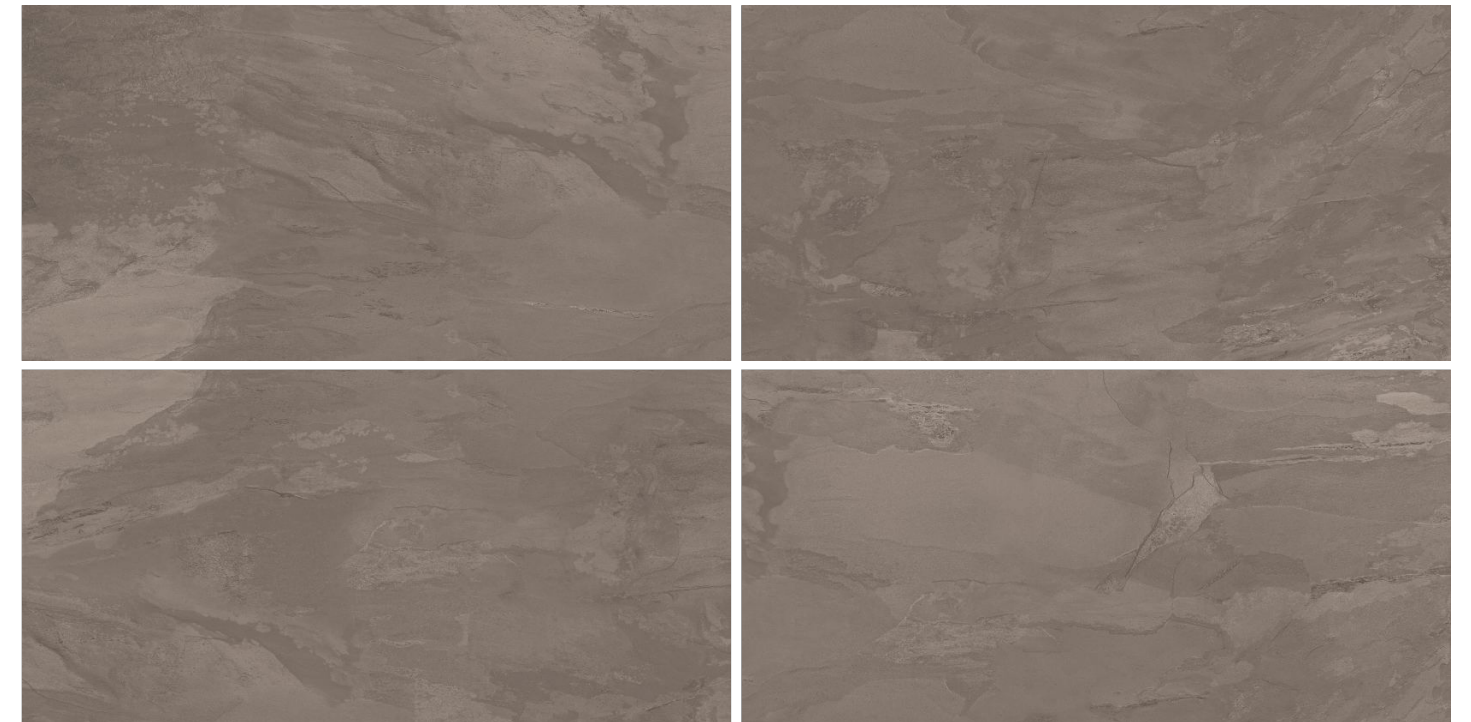

Bostone Coco

Application Areas

- Residence
- Shops
- Offices
- Malls
- Airports
- Hotels
- Public Places