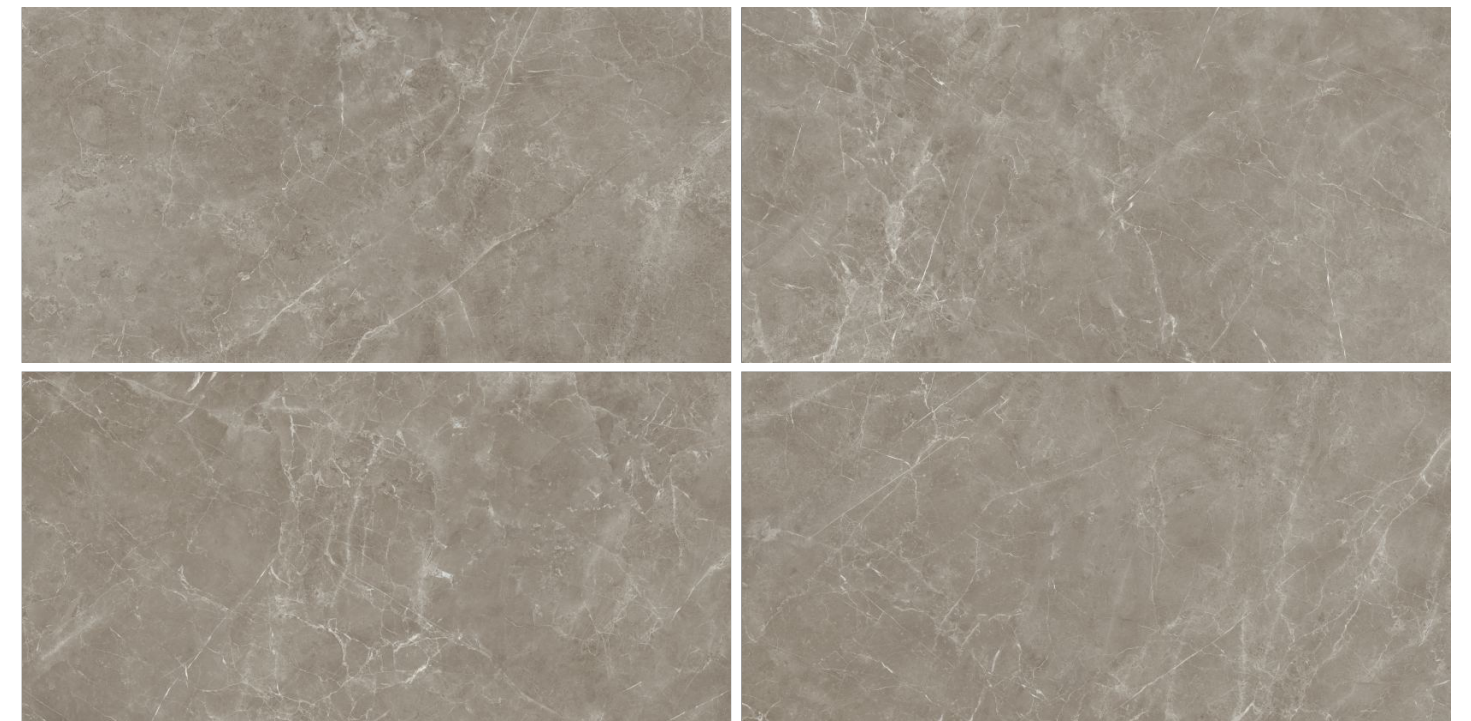

Malls

Airports

Hotels

Public Places

MEK
COLLECTION

—
600X | **Matt** | **04**
1200MM | Marble | Random

Cluster **Silver**

Application Areas