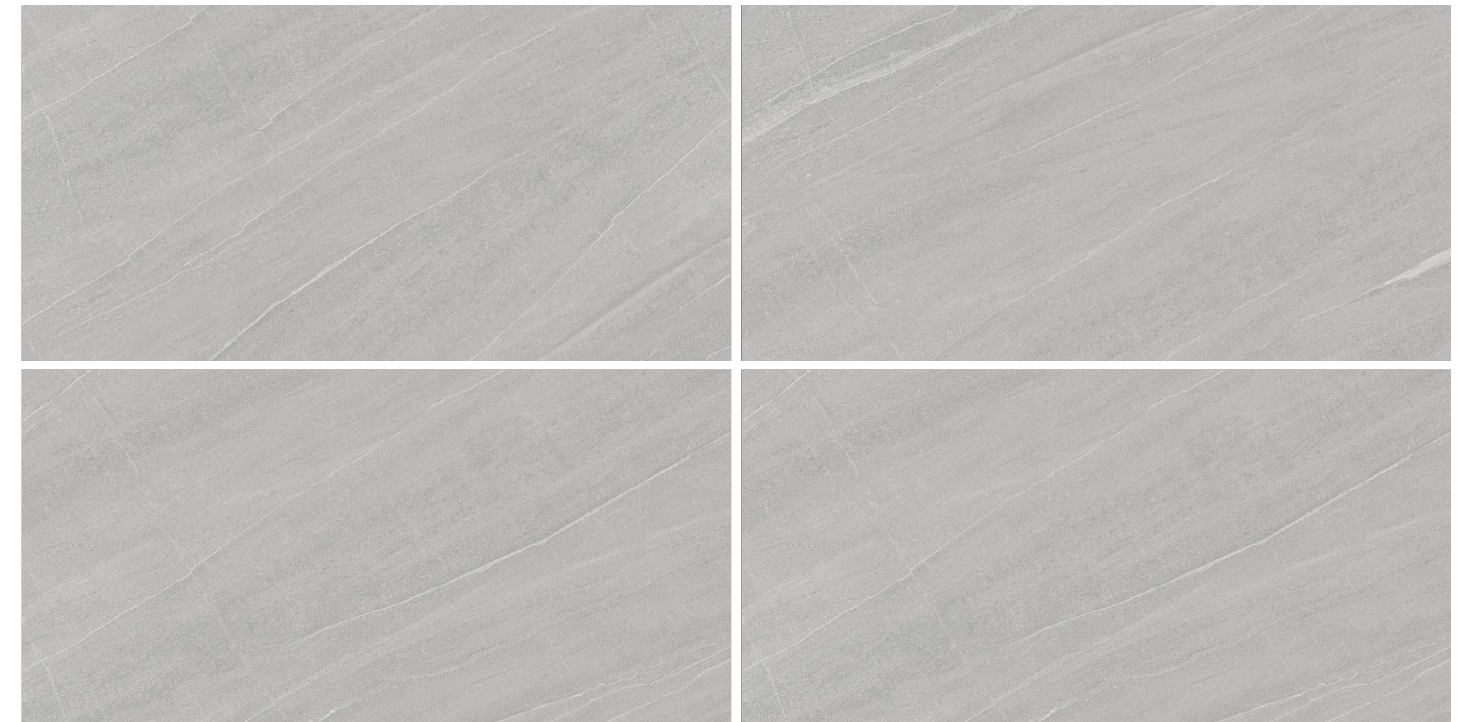

Nile Nex

Application Areas

- Residence
- Shops
- Offices
- Malls
- Airports
- Hotels
- Public Places