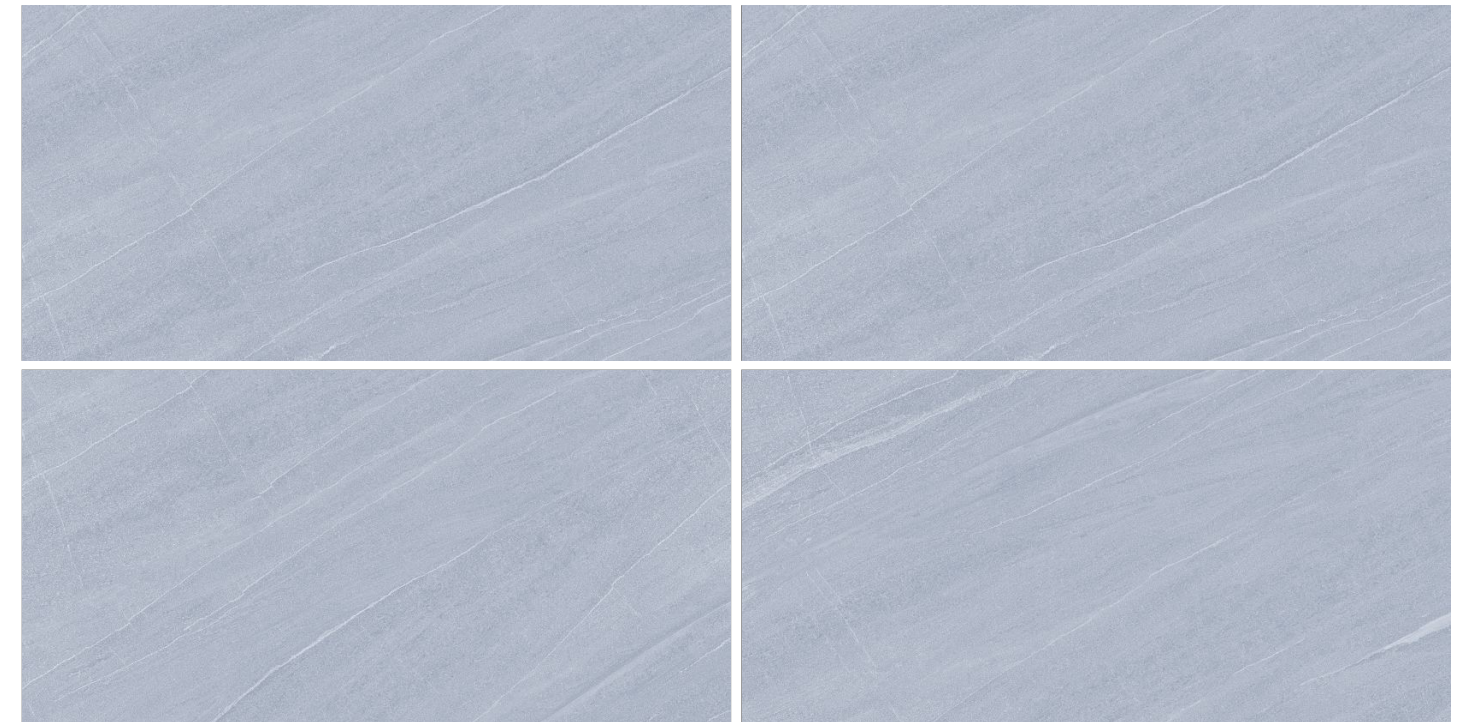

Nile Fusion

Application Areas

- Residence
- Shops
- Offices
- Malls
- Airports
- Hotels
- Public Places