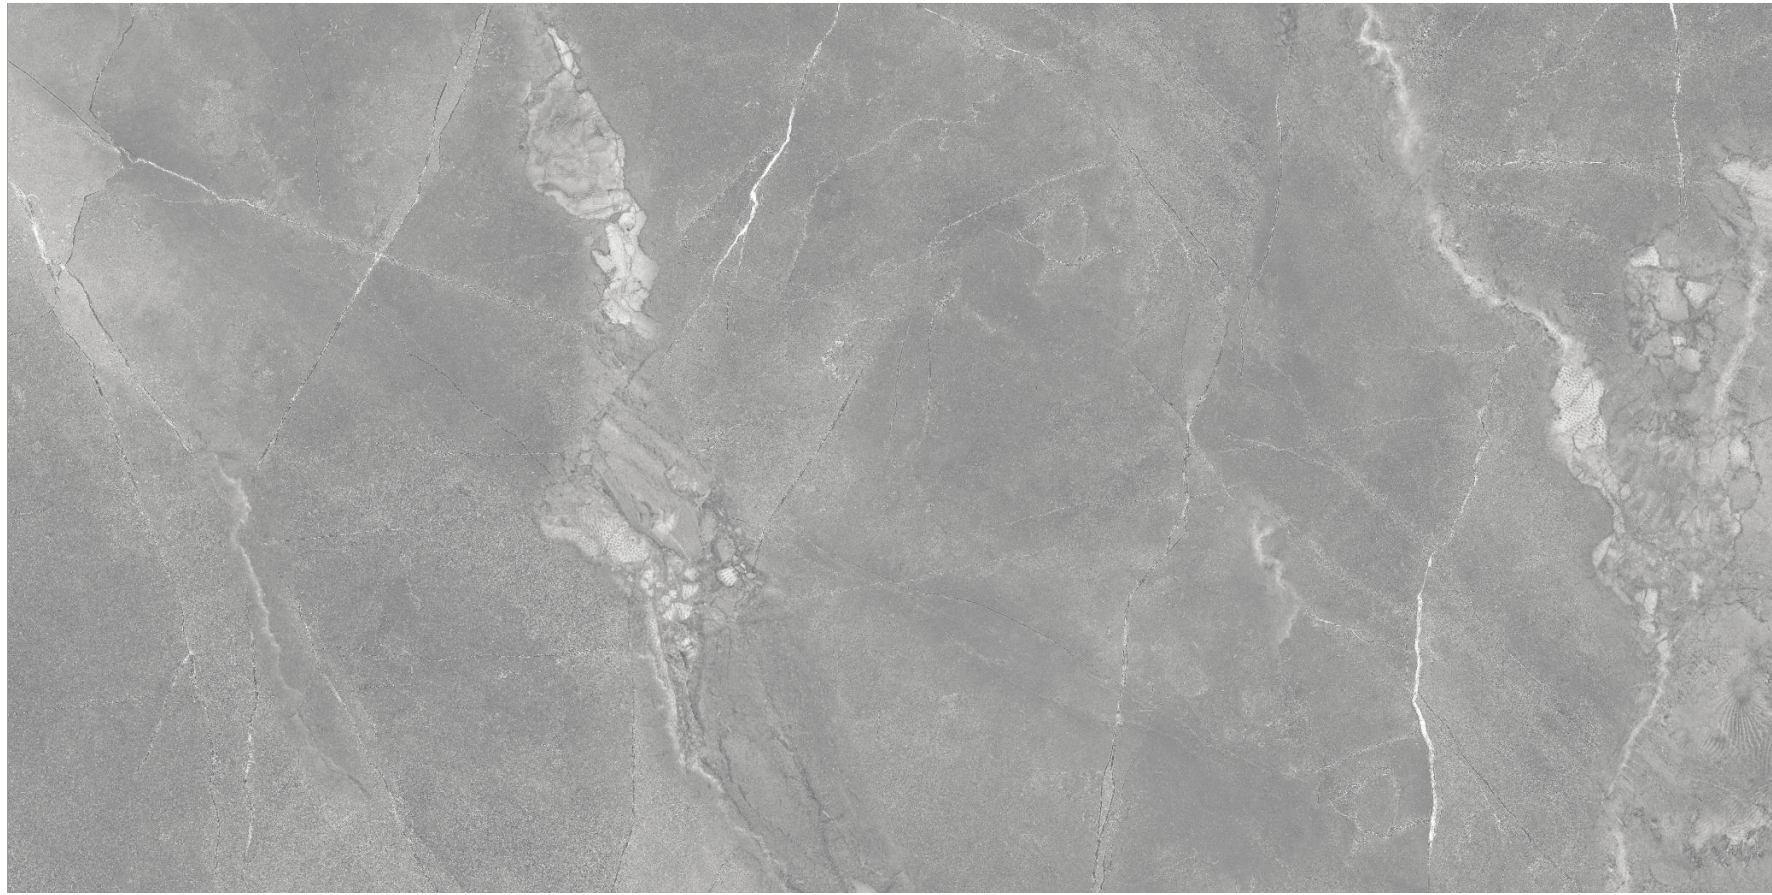

Airports

Hotels

Public Places

**ALEXA
FLASH**

MEK
COLLECTION

—
600X | **Matt** | **04**
1200MM | Marble | Random

Alexa **Grey**

Application Areas