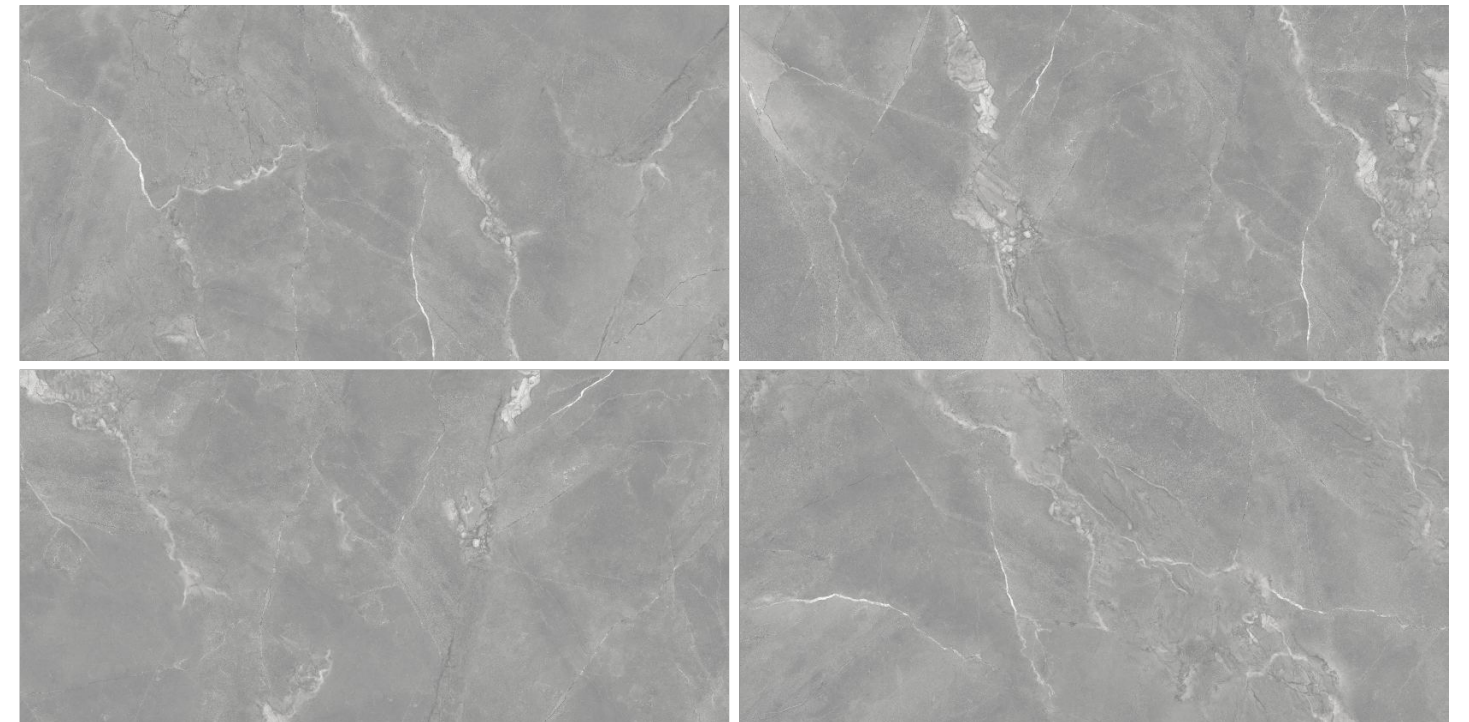

Alexa **Grey**

Application Areas

- Residence
- Shops
- Offices
- Malls
- Airports
- Hotels
- Public Places