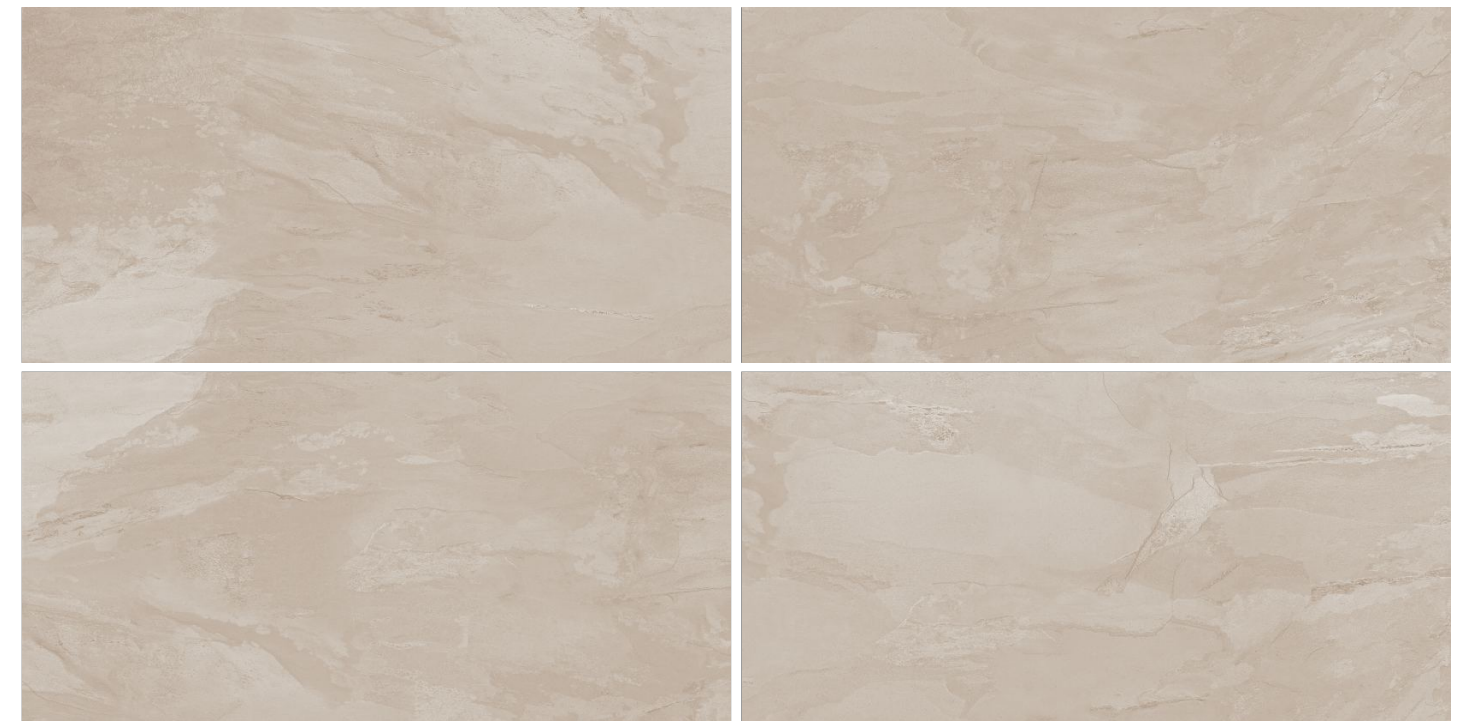

Bostone Mud

Application Areas

- Residence
- Shops
- Offices
- Malls
- Airports
- Hotels
- Public Places